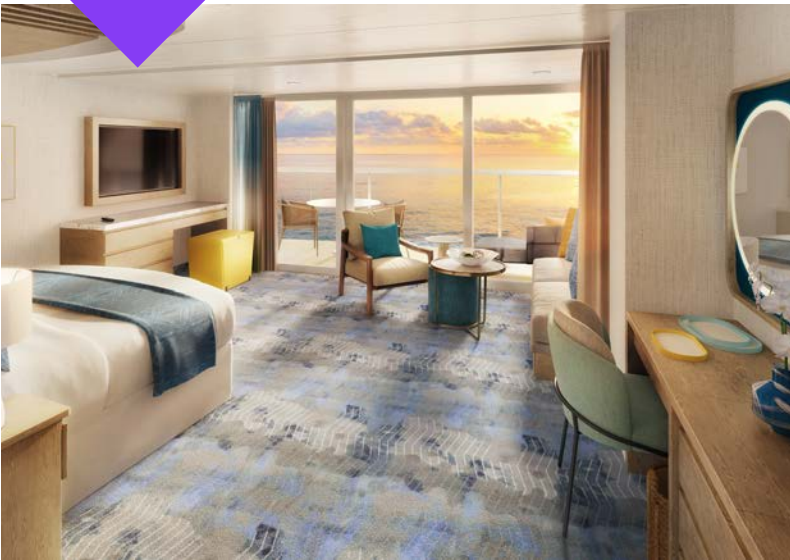

NEW SUNSET SUITE

CATEGORY **SS**

Sunset Suites deliver dramatic aft-facing views you'll never forget, along with ample space to lounge after a day of adventures.

OCEAN VIEW and

SURFSIDE VIEW

Occupancy
UP TO 4

Room Size
390 SQ. FT.

# of Bedrooms
1

Balcony Size
66-120 SQ. FT.

NEW SUNSET CORNER SUITE

CATEGORY **SN**

The even larger Sunset Corner Suites cue views of endless blue from every angle — whether from the massive wrap-around balcony or the bed facing the sea.

OCEAN VIEW and

SURFSIDE VIEW

Occupancy
UP TO 4

Room Size
380-480 SQ. FT.

# of Bedrooms
1

Balcony Size
280-360 SQ. FT.